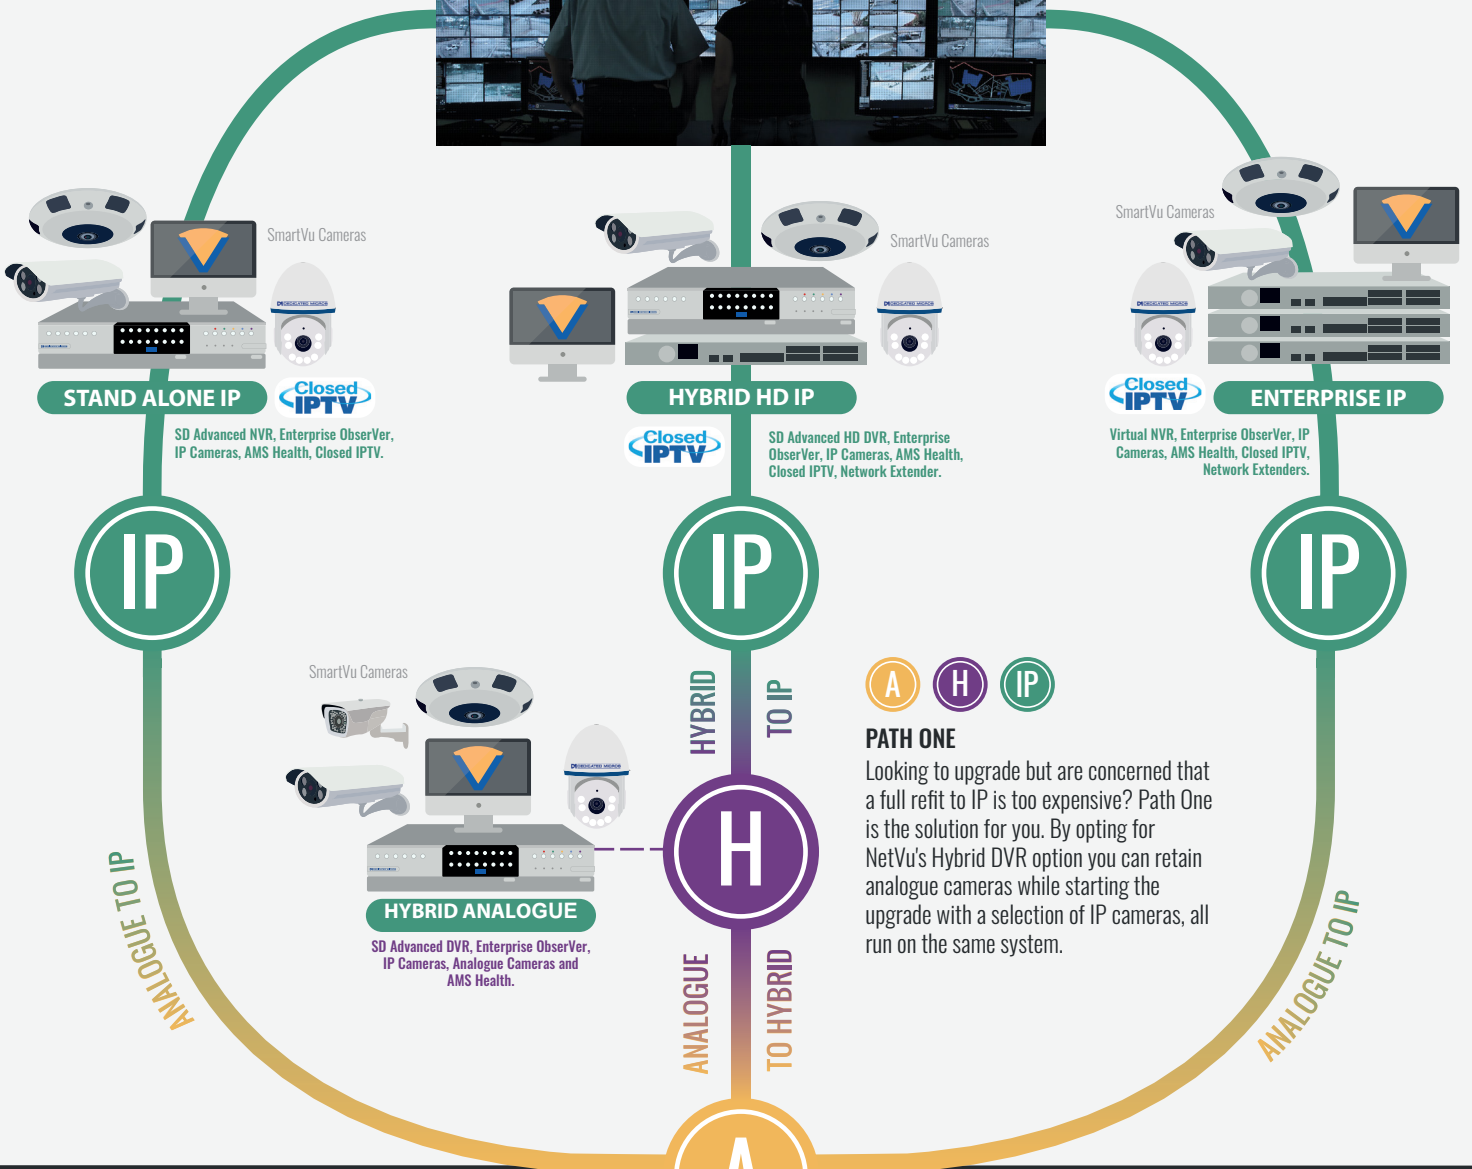

# UPGRADE FROM STAND ALONE ANALOGUE – TO HYBRID – TO FULL IP – TO FULL CONTROL ROOM VMS AND PSIM CONTROL.

Millions of cameras around the world are managed by Dedicated Micros products. NetVu, through the Dedicated Micros brand, provides a platform of solutions which enable seamless upgrades from the earliest DS2s right through to full IP Virtual NVR. And with control room solutions to fit all types of camera network set ups, offering data integration, alarm handling and automatic cyber security.

Fully Integrated Control Room

**A H IP**

**PATH ONE**

Looking to upgrade but are concerned that a full refit to IP is too expensive? Path One is the solution for you. By opting for NetVu's Hybrid DVR option you can retain analogue cameras while starting the upgrade with a selection of IP cameras, all run on the same system.

**A IP**

**PATH TWO**

Looking to change out everything to implement a fully IP solution - Path Two is an option for you. Opt for our powerful SD Advanced NVR and suite of high quality IP cameras, all protected from cyber threat by NetVu's unique Closed IPTV solution.

**A IP**

**PATH THREE**

Looking to change out everything to implement a fully IP solution - Path Three is another option for you. Opt for our powerful Virtual NVR along with our high quality IP cameras, protected from cyber threat by NetVu's in-house developed Closed IPTV solution.