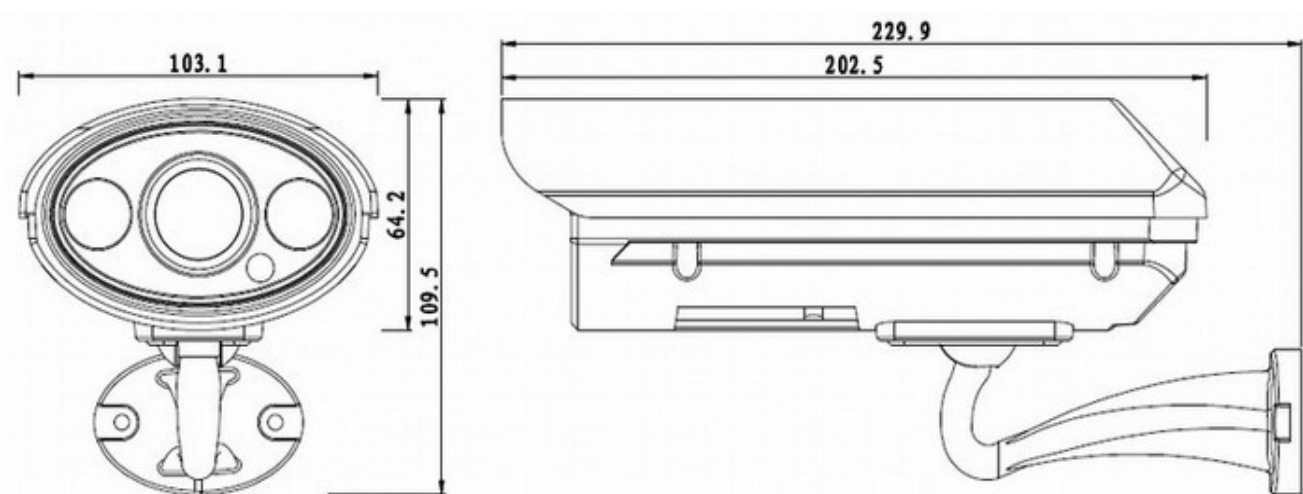

Technical Drawing

Technical Specification

Camera Specification	
Image Sensor	1/3" 2.0 Megapixel Progressive Scanning CMOS AR0130
Effective Pixels	1920x1080p
AGC	Auto / Manual
Day/Night control	Auto
Day / Night	True Day / Night with ICR Filter
WDR	N/A
S/N Ratio	>50dB
Min. Illumination	Colour Mode 0.01UX(F1.2); B/W Mode 0.001LUX(F1.2)
Compression	MPEG4 / JPEG / H.264
IR Distance	50m
Interface	One 10M/100M Self Adaption Ethernet Port, RJ-45
Protocol	TCP/IP, HTTP, ICMP, SMTP, RTP, RTSP, SNMP, ARP, DDNS, DNS, PoE, P2P,802, SCTP, NTP
Lens	
Focal Length	2.8-12mm
Lens	C/CS Motorised Varifocal
Image Format	1/3"
Focus	Auto Focus
Zoom	4x Optical Zoom
General Specifications	
Audio	N/A
Power	12V DC Terminal Input / PoE Class 3 10W
Rating	IP66
Electronic Shutter	Auto / User 1/5 - 1/50,000 ; 50/60Hz Software Selectable
Gain control	Auto / Fixed 8~102dB
Light Compensation	BLC /HLC
Network Protocols:	HTTP, TCP/IP, UDP/IP, RTSP, FTP, PoE, NTP. Unicast And Multicast Supported.
Operating Temperature	Operating: -20°C To 60°C / Storage: -20°C To 60°C
Operating Humidity	0~90%RH (Non-Condensing)
Approvals	CE / FCC / RoHS Compliant / IP66 / IK10
Product Dimensions	202.5 x 103.1 x 64.2mm
Product Weight	0.8KG
Warranty	
	1 year plus additional free 1 year when product registered